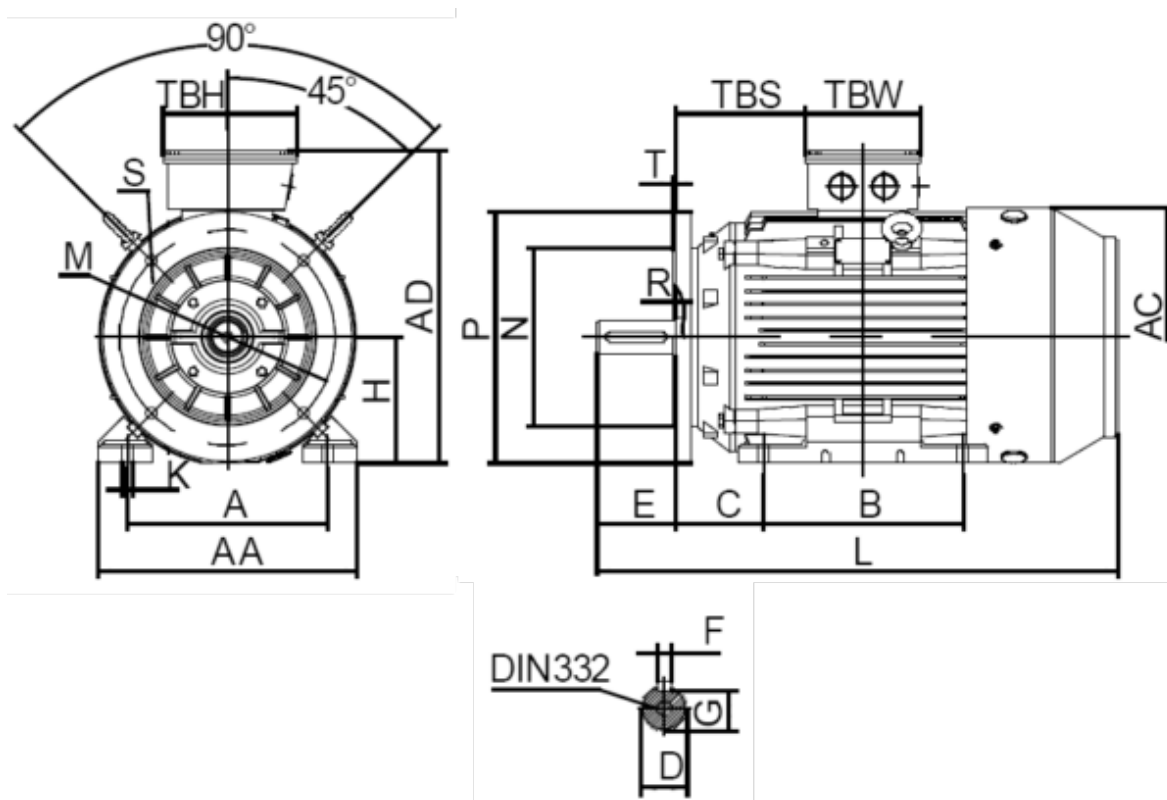

Data Sheet

Article number: 250301100227

Description: Kleedrive T3C 160M1-2 11.0KW 2800 rpm
3x400/690V 50HZ IP55 B35 Eff=91,2%

Measures

| | | |
|-----------|-----------|-----------|
| A = 254 | F = 12 | TBW = 162 |
| AA = 316 | G = 37 | |
| AC = Ø313 | H = 160 | |
| AD = 404 | HD = 244 | |
| B = 210 | K = Ø15 | |
| C = 108 | L = 605 | |
| D = Ø42 | TBH = 187 | |
| E = 110 | TBS = 91 | |